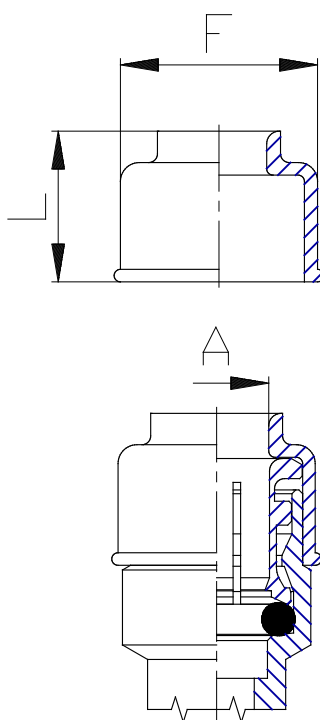

Mod. 6708 - Series 6000 fittings

Product code: 6708 14

Datasheet creation date: 10/03/2025 09:37

Check the most updated document online [click here](#)

■ TECHNICAL DATA

Mod.	6708 14
------	---------

Mod. 6708 - Series 6000 fittings

Product code: 6708 14

DIMENSIONS

A (mm)	14
F (mm)	23.7
L (mm)	15.0