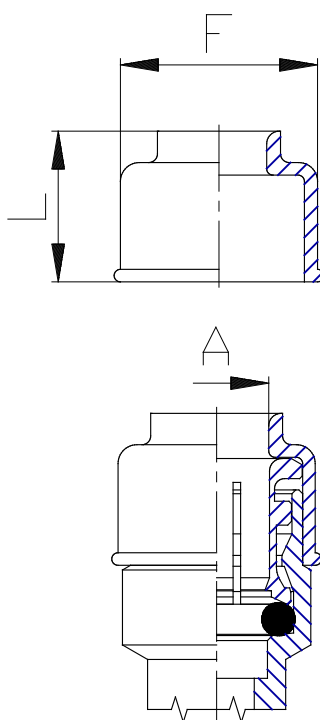

Mod. 6708 - Series 6000 fittings

Product code: 6708 4

Datasheet creation date: 10/03/2025 09:37

Check the most updated document online [click here](#)

■ TECHNICAL DATA

Mod.	6708 4
------	--------

Mod. 6708 - Series 6000 fittings

Product code: 6708 4

DIMENSIONS

A (mm)	4
F (mm)	10.7
L (mm)	10.7