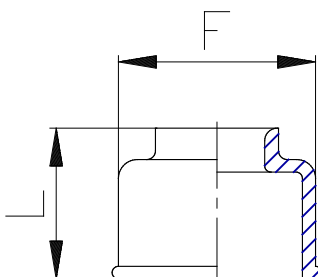

Mod. 6708 - Series 6000 fittings

Product code: 6708 6

Datasheet creation date: 10/03/2025 09:37

Check the most updated document online [click here](#)

■ TECHNICAL DATA

Mod.	6708 6
------	--------

Mod. 6708 - Series 6000 fittings

Product code: 6708 6

DIMENSIONS

A (mm)	6
F (mm)	13.7
L (mm)	11.0