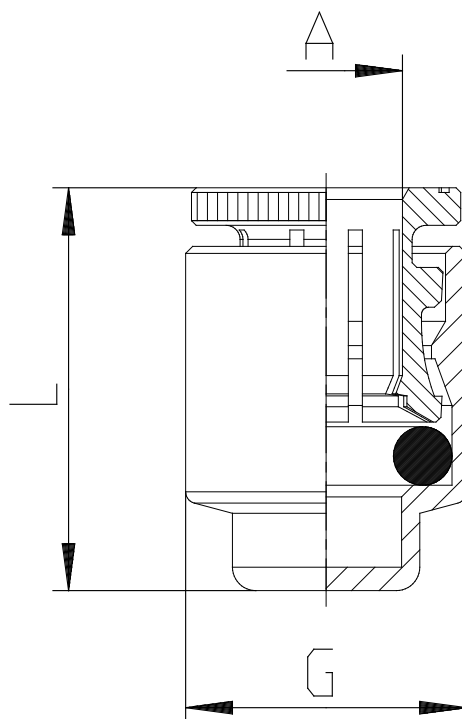

Mod. 6750 - Fittings Serie 6000 inch

Product code: 6750 04-00

Datasheet creation date: 10/03/2025 09:37

Check the most updated document online [click here](#)

■ TECHNICAL DATA

Mod. (mm)	6750 04-00
-----------	------------

Mod. 6750 - Fittings Serie 6000 inch

Product code: 6750 04-00

DIMENSIONS

A (INCH)	1/4
G (INCH)	0.472
L (INCH)	0.669