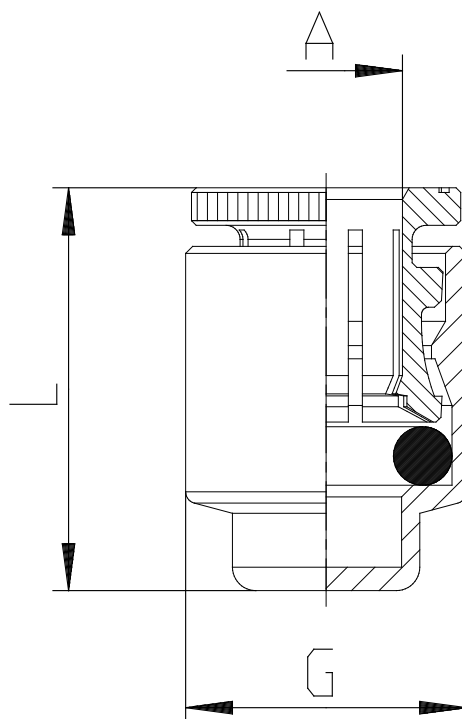

## Mod. 6750 - Fittings Serie 6000 inch

Product code: 6750 06-00

Datasheet creation date: 10/03/2025 09:38

Check the most updated document online [click here](#)

### ■ TECHNICAL DATA

Mod. (mm)	6750 06-00
-----------	------------

## Mod. 6750 - Fittings Serie 6000 inch

Product code: 6750 06-00

### **DIMENSIONS**

<b>A (INCH)</b>	3/8
<b>G (INCH)</b>	0.602
<b>L (INCH)</b>	0.827