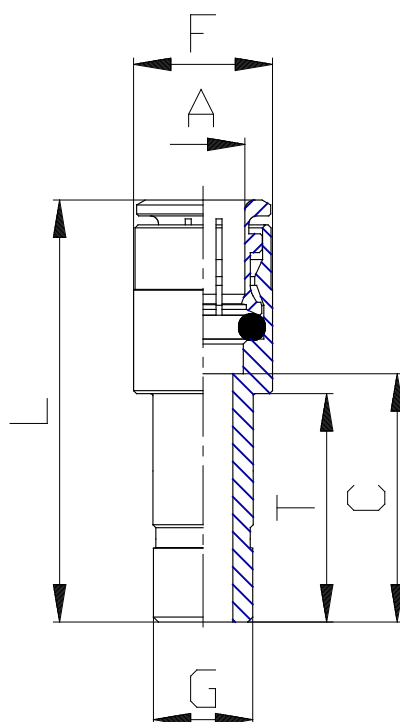

Mod. 6800 - Fittings Serie 6000 inch

Product code: 6800 02-04

Datasheet creation date: 10/03/2025 09:38

Check the most updated document online [click here](#)

■ TECHNICAL DATA

Mod.	6800 02-04
------	------------

Mod. 6800 - Fittings Serie 6000 inch

Product code: 6800 02-04

DIMENSIONS

A	1/8
G	1/4
C (INCH)	0.610
F (INCH)	0.354
L (INCH)	1.161
T (INCH)	0.709