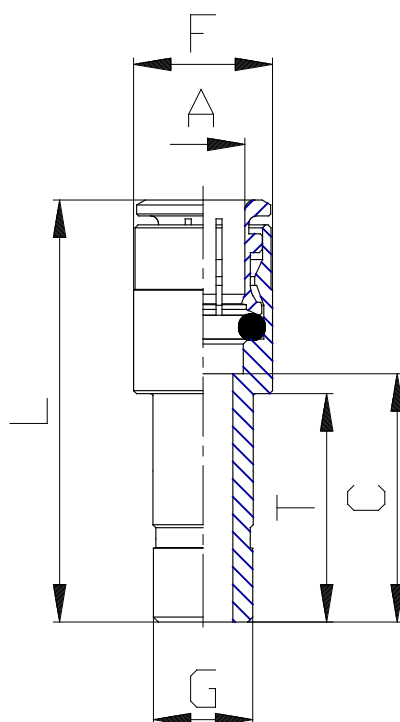

Mod. 6800 - Fittings Serie 6000 inch

Product code: 6800 04-06

Datasheet creation date: 10/03/2025 09:38

Check the most updated document online [click here](#)

TECHNICAL DATA

Mod.	6800 04-06
------	------------

Mod. 6800 - Fittings Serie 6000 inch

Product code: 6800 04-06

DIMENSIONS

A	1/4
G	3/8
C (INCH)	0.827
F (INCH)	0.500
L (INCH)	1.457
T (INCH)	0.906