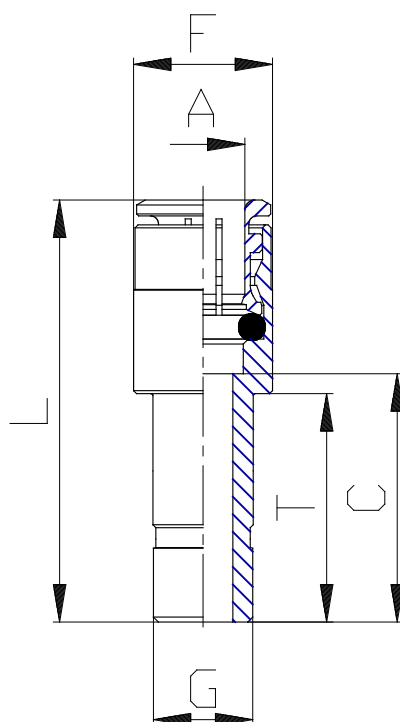

Mod. 6800 - Fittings Serie 6000 inch

Product code: 6800 04-08

Datasheet creation date: 10/03/2025 09:38

Check the most updated document online [click here](#)

■ TECHNICAL DATA

Mod.	6800 04-08
------	------------

Mod. 6800 - Fittings Serie 6000 inch

Product code: 6800 04-08

DIMENSIONS

A	1/4
G	1/2
C (INCH)	0.689
F (INCH)	0.504
L (INCH)	1.319
T (INCH)	0.945