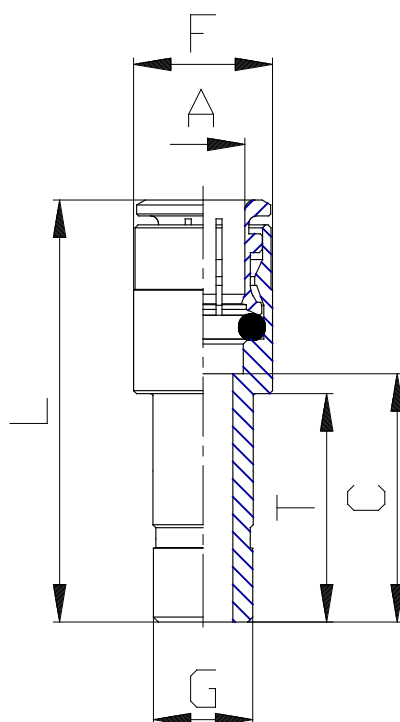

Mod. 6800 - Series 6000 fittings

Product code: 6800 10-12

Datasheet creation date: 10/03/2025 09:38

Check the most updated document online [click here](#)

■ TECHNICAL DATA

Mod.	6800 10-12
------	------------

Mod. 6800 - Series 6000 fittings

Product code: 6800 10-12

DIMENSIONS

A (mm)	10
G (mm)	12
C (mm)	20.5
F (mm)	16.5
L (mm)	40.5
T (mm)	24.0