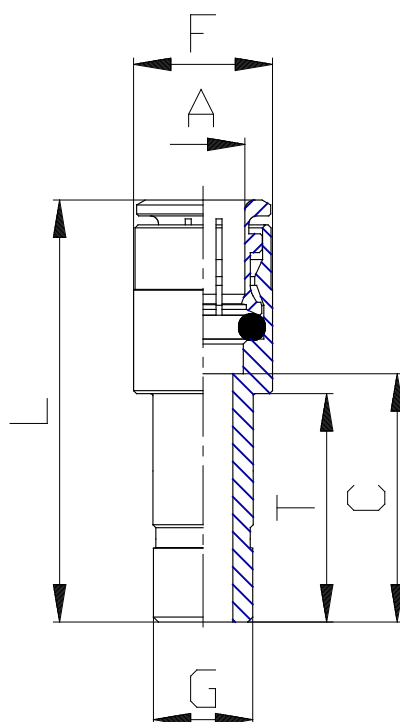

## Mod. 6800 - Series 6000 fittings

Product code: 6800 12-14

Datasheet creation date: 10/03/2025 09:38

Check the most updated document online [click here](#)

### ■ TECHNICAL DATA

Mod.	6800 12-14
------	------------

## Mod. 6800 - Series 6000 fittings

Product code: 6800 12-14

### **DIMENSIONS**

<b>A (mm)</b>	12
<b>G (mm)</b>	14
<b>C (mm)</b>	24.5
<b>F (mm)</b>	18.8
<b>L (mm)</b>	45.5
<b>T (mm)</b>	28.0