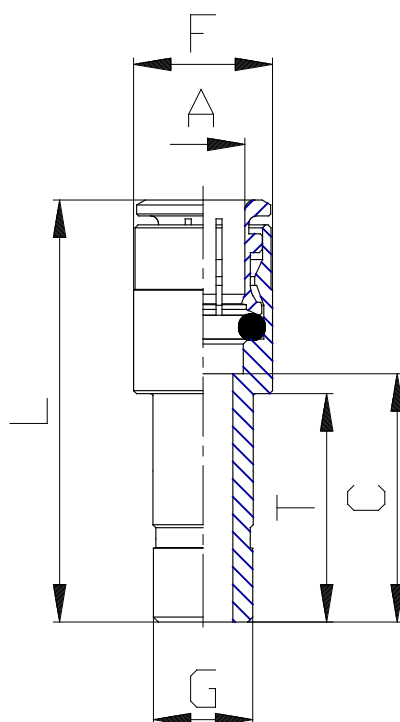

Mod. 6800 - Series 6000 fittings

Product code: 6800 4-6

Datasheet creation date: 10/03/2025 09:38

Check the most updated document online [click here](#)

TECHNICAL DATA

Mod.	6800 4-6
------	----------

Mod. 6800 - Series 6000 fittings

Product code: 6800 4-6

DIMENSIONS

A (mm)	4
G (mm)	6
C (mm)	15.5
F (mm)	9.0
L (mm)	29.5
T (mm)	18.0