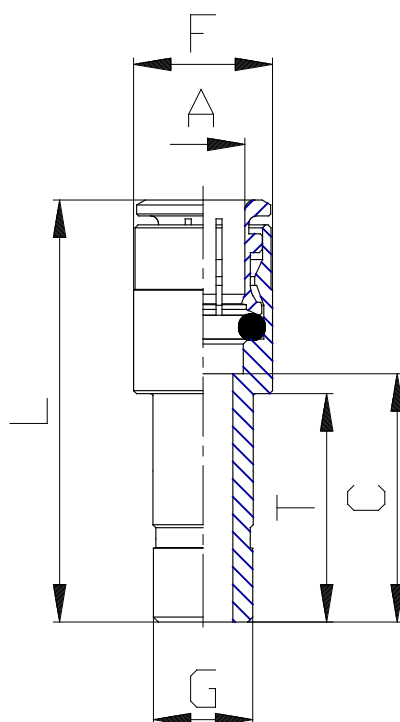

Mod. 6800 - Series 6000 fittings

Product code: 6800 4-8

Datasheet creation date: 10/03/2025 09:38

Check the most updated document online [click here](#)

■ TECHNICAL DATA

Mod.	6800 4-8
------	----------

Mod. 6800 - Series 6000 fittings

Product code: 6800 4-8

DIMENSIONS

A (mm)	4
G (mm)	8
C (mm)	18.0
F (mm)	9.0
L (mm)	32.0
T (mm)	20.5