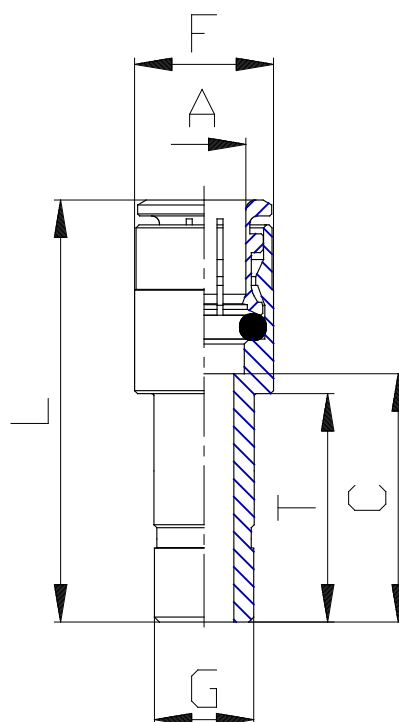

## Mod. 6800 - Series 6000 fittings

Product code: 6800 5-6

Datasheet creation date: 10/03/2025 09:38

Check the most updated document online [click here](#)

### ■ TECHNICAL DATA

Mod.	6800 5-6
------	----------

## Mod. 6800 - Series 6000 fittings

Product code: 6800 5-6

### **DIMENSIONS**

<b>A (mm)</b>	5
<b>G (mm)</b>	6
<b>C (mm)</b>	19.0
<b>F (mm)</b>	10.0
<b>L (mm)</b>	34.0
<b>T (mm)</b>	18.0