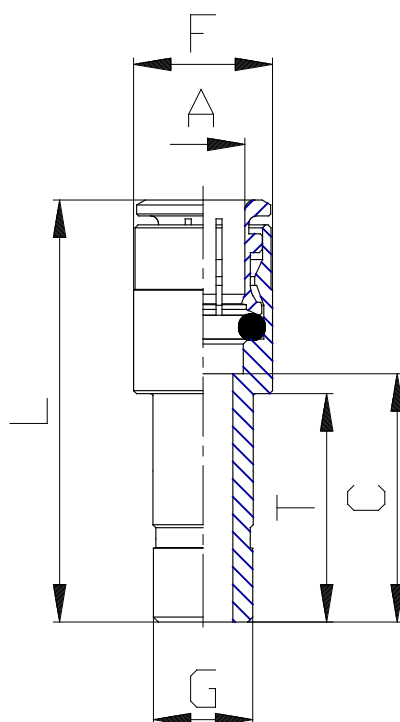

Mod. 6800 - Series 6000 fittings

Product code: 6800 5-8

Datasheet creation date: 10/03/2025 09:38

Check the most updated document online [click here](#)

■ TECHNICAL DATA

| | |
|------|----------|
| Mod. | 6800 5-8 |
|------|----------|

Mod. 6800 - Series 6000 fittings

Product code: 6800 5-8

DIMENSIONS

| | |
|---------------|------|
| A (mm) | 5 |
| G (mm) | 8 |
| C (mm) | 18.0 |
| F (mm) | 10.0 |
| L (mm) | 33.0 |
| T (mm) | 20.5 |