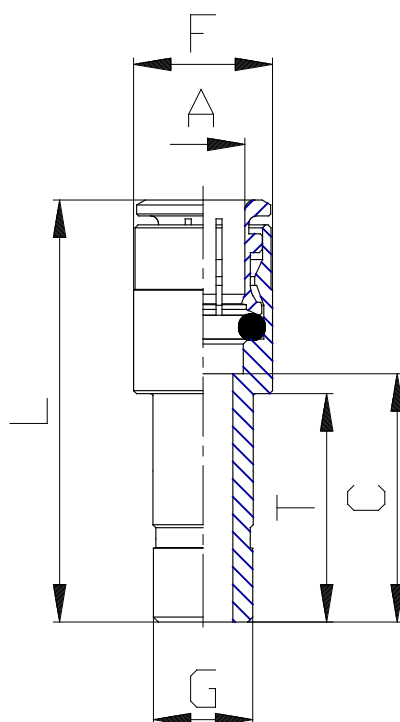

Mod. 6800 - Fittings Serie 6000 inch

Product code: 6800 53-04

Datasheet creation date: 10/03/2025 09:38

Check the most updated document online [click here](#)

■ TECHNICAL DATA

Mod.	6800 53-04
------	------------

Mod. 6800 - Fittings Serie 6000 inch

Product code: 6800 53-04

DIMENSIONS

A	5/32
G	1/4
C (INCH)	0.610
F (INCH)	0.354
L (INCH)	1.161
T (INCH)	0.709