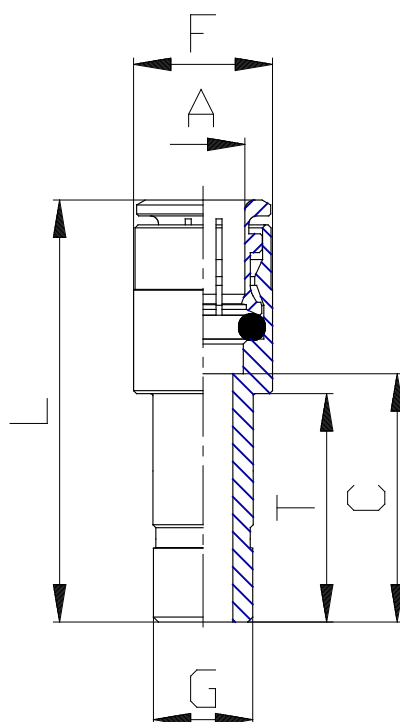

Mod. 6800 - Series 6000 fittings

Product code: 6800 6-10

Datasheet creation date: 10/03/2025 09:38

Check the most updated document online [click here](#)

■ TECHNICAL DATA

Mod.	6800 6-10
------	-----------

Mod. 6800 - Series 6000 fittings

Product code: 6800 6-10

DIMENSIONS

A (mm)	6
G (mm)	10
C (mm)	20.5
F (mm)	13.0
L (mm)	36.5
T (mm)	23.0