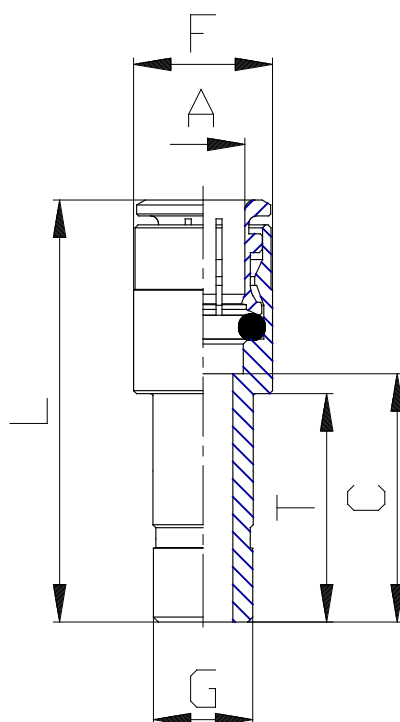

## Mod. 6800 - Series 6000 fittings

Product code: 6800 6-12

Datasheet creation date: 10/03/2025 09:38

Check the most updated document online [click here](#)

### TECHNICAL DATA

Mod.	6800 6-12
------	-----------

## Mod. 6800 - Series 6000 fittings

Product code: 6800 6-12

### **DIMENSIONS**

<b>A (mm)</b>	6
<b>G (mm)</b>	12
<b>C (mm)</b>	17.5
<b>F (mm)</b>	12.0
<b>L (mm)</b>	33.5
<b>T (mm)</b>	24.0