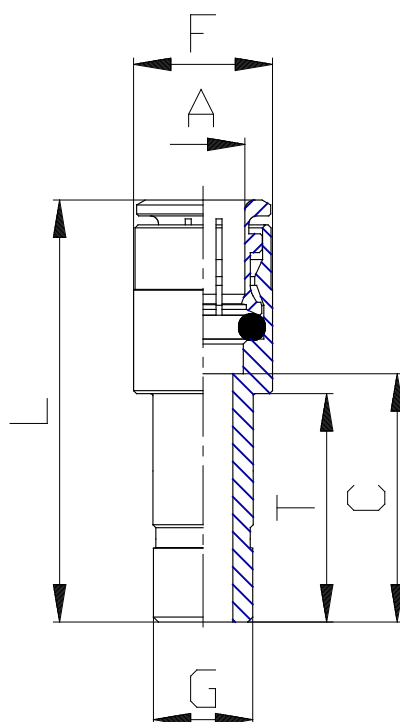

Mod. 6800 - Series 6000 fittings

Product code: 6800 6-8

Datasheet creation date: 10/03/2025 09:38

Check the most updated document online [click here](#)

■ TECHNICAL DATA

Mod.	6800 6-8
------	----------

Mod. 6800 - Series 6000 fittings

Product code: 6800 6-8

DIMENSIONS

A (mm)	6
G (mm)	8
C (mm)	18.0
F (mm)	13.0
L (mm)	34.0
T (mm)	20.5