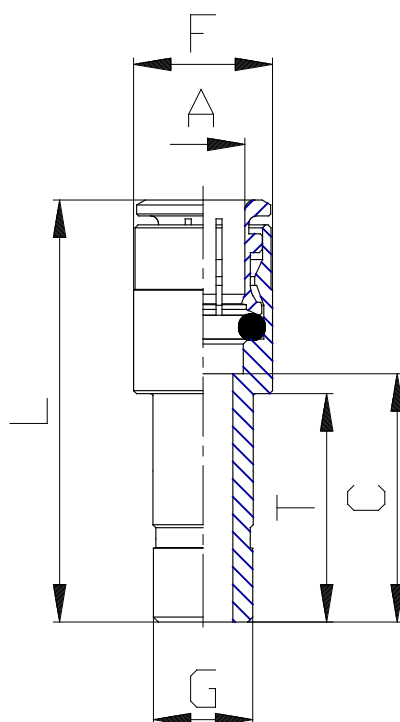

## Mod. 6800 - Series 6000 fittings

Product code: 6800 8-12

Datasheet creation date: 10/03/2025 09:38

Check the most updated document online [click here](#)

### ■ TECHNICAL DATA

|      |           |
|------|-----------|
| Mod. | 6800 8-12 |
|------|-----------|

## Mod. 6800 - Series 6000 fittings

Product code: 6800 8-12

### **DIMENSIONS**

|               |      |
|---------------|------|
| <b>A (mm)</b> | 8    |
| <b>G (mm)</b> | 12   |
| <b>C (mm)</b> | 21.5 |
| <b>F (mm)</b> | 14.0 |
| <b>L (mm)</b> | 39.0 |
| <b>T (mm)</b> | 24.0 |