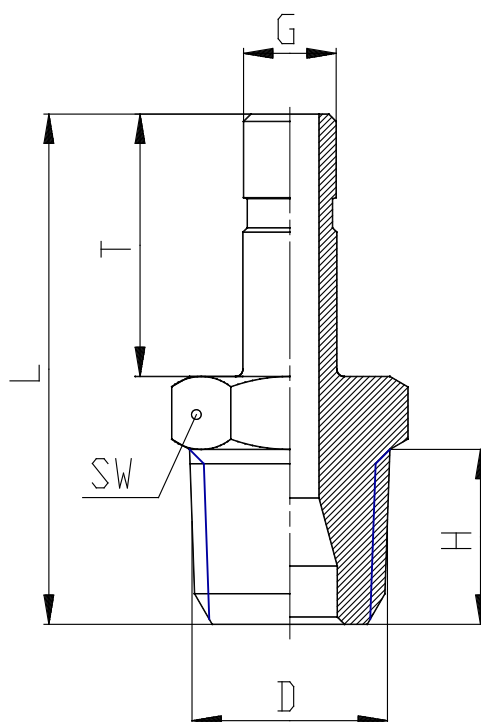

Mod. 6810 - Fittings Serie 6000 inch

Product code: 6810 04-04

Datasheet creation date: 10/03/2025 09:39

Check the most updated document online [click here](#)

TECHNICAL DATA

Mod.	6810 04-04
------	------------

Mod. 6810 - Fittings Serie 6000 inch

Product code: 6810 04-04

DIMENSIONS

G	1/4
D	1/4
H (INCH)	0.472
T (INCH)	0.709
L (INCH)	1.378
SW (INCH)	0.551