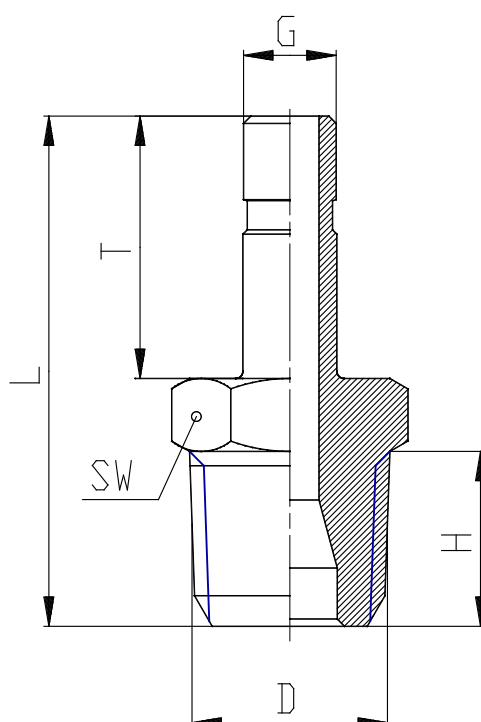

Mod. 6810 - Fittings Serie 6000 inch

Product code: 6810 05-04

Datasheet creation date: 10/03/2025 09:39

Check the most updated document online [click here](#)

TECHNICAL DATA

Mod.	6810 05-04
------	------------

Mod. 6810 - Fittings Serie 6000 inch

Product code: 6810 05-04

DIMENSIONS

G	5/16
D	1/4
H (INCH)	0.472
T (INCH)	0.807
L (INCH)	1.476
SW (INCH)	0.551