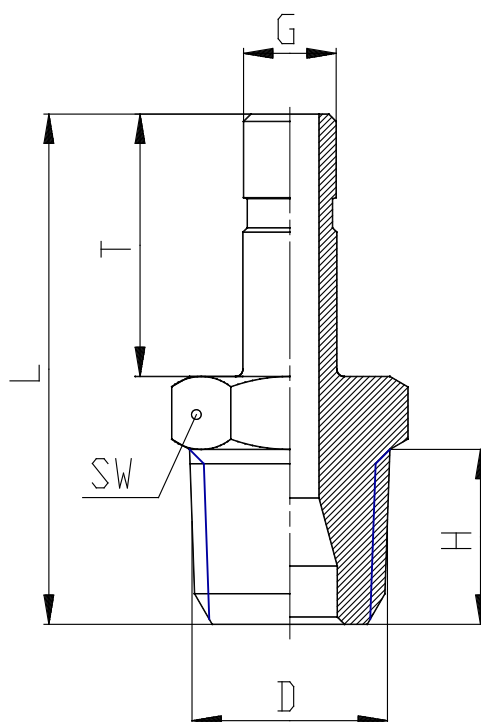

Mod. 6810 - Fittings Serie 6000 inch

Product code: 6810 06-06

Datasheet creation date: 10/03/2025 09:39

Check the most updated document online [click here](#)

TECHNICAL DATA

Mod.	6810 06-06
------	------------

Mod. 6810 - Fittings Serie 6000 inch

Product code: 6810 06-06

DIMENSIONS

G	3/8
D	3/8
H (INCH)	0.472
T (INCH)	0.906
L (INCH)	1.575
SW (INCH)	0.748