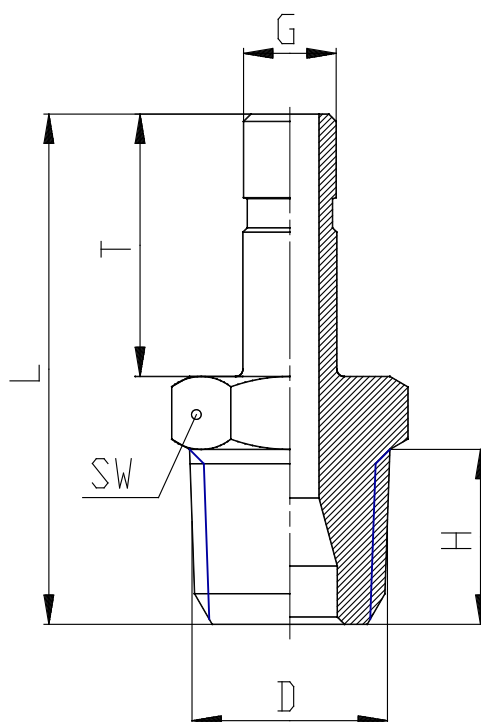

Mod. 6810 - Fittings Serie 6000 inch

Product code: 6810 08-06

Datasheet creation date: 10/03/2025 09:38

Check the most updated document online [click here](#)

■ TECHNICAL DATA

Mod.	6810 08-06
------	------------

Mod. 6810 - Fittings Serie 6000 inch

Product code: 6810 08-06

DIMENSIONS

G	1/2
D	3/8
H (INCH)	0.472
T (INCH)	0.945
L (INCH)	1.614
SW (INCH)	0.748