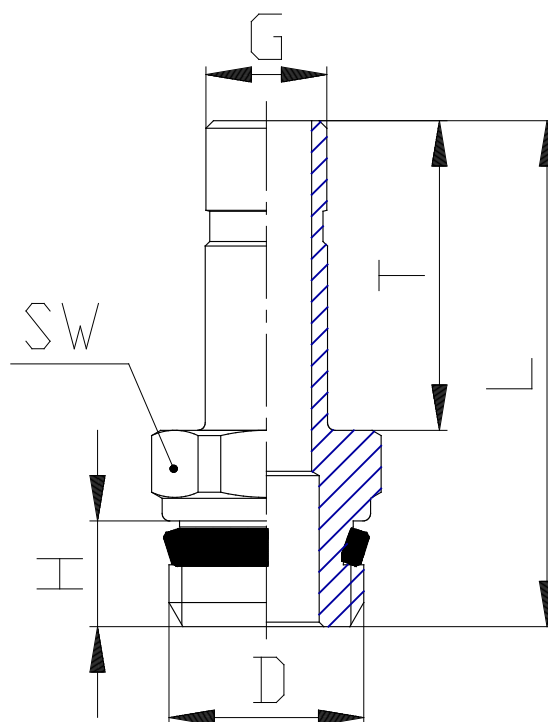

## Mod. 6811 - Series 6000 fittings

Product code: 6811 10-1/4

Datasheet creation date: 10/03/2025 09:38

Check the most updated document online [click here](#)

### TECHNICAL DATA

Mod.	6811 10-1/4
------	-------------

## Mod. 6811 - Series 6000 fittings

Product code: 6811 10-1/4

### **DIMENSIONS**

<b>G (mm)</b>	10
<b>D</b>	G1/4
<b>H (mm)</b>	7.0
<b>T (mm)</b>	23.0
<b>L (mm)</b>	36.0
<b>SW (mm)</b>	14
<b>ASM (mm)</b>	