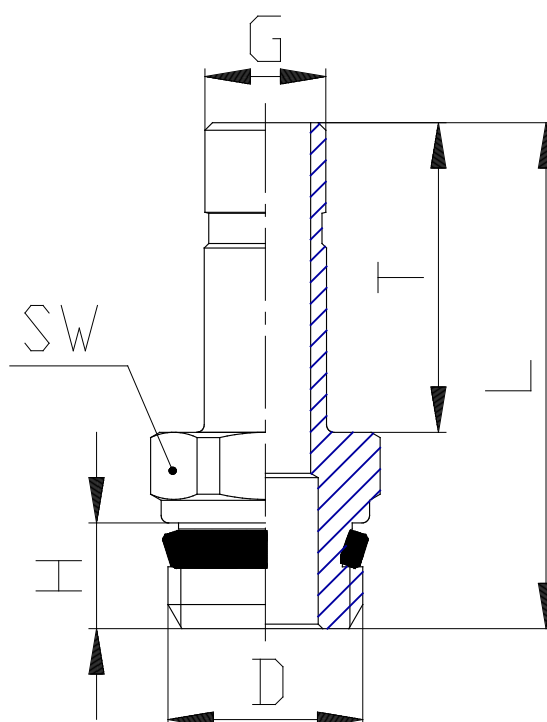

Mod. 6811 - Series 6000 fittings

Product code: 6811 12-3/8

Datasheet creation date: 10/03/2025 09:38

Check the most updated document online [click here](#)

■ TECHNICAL DATA

Mod.	6811 12-3/8
------	-------------

Mod. 6811 - Series 6000 fittings

Product code: 6811 12-3/8

DIMENSIONS

G (mm)	12
D	G3/8
H (mm)	8.0
T (mm)	24.0
L (mm)	38.3
SW (mm)	19
ASM (mm)	