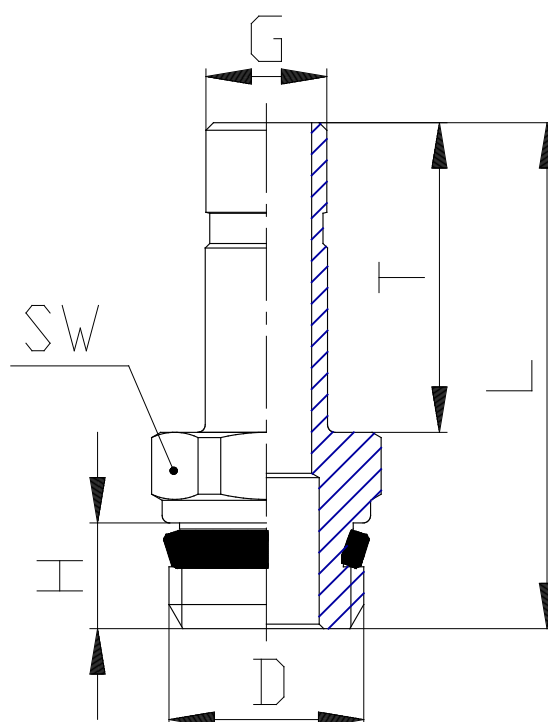

Mod. 6811 - Series 6000 fittings

Product code: 6811 14-1/2

Datasheet creation date: 10/03/2025 09:38

Check the most updated document online [click here](#)

■ TECHNICAL DATA

Mod.	6811 14-1/2
------	-------------

Mod. 6811 - Series 6000 fittings

Product code: 6811 14-1/2

DIMENSIONS

G (mm)	14
D	G1/2
H (mm)	9.0
T (mm)	28.0
L (mm)	44.0
SW (mm)	22
ASM (mm)	