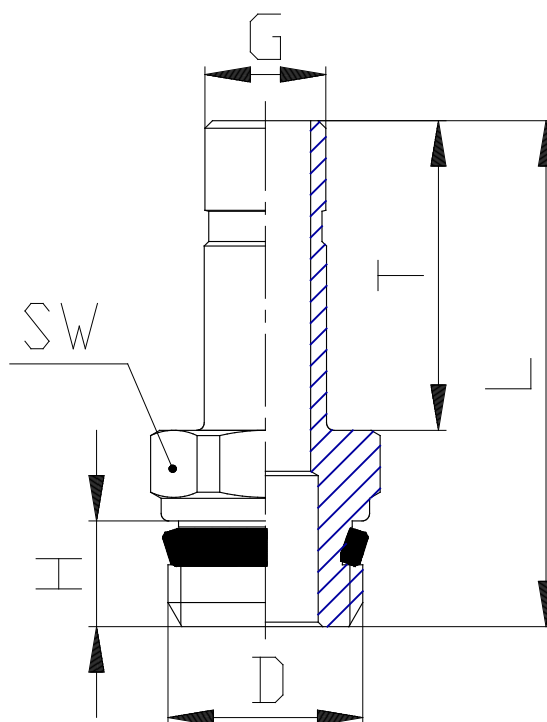

Mod. 6811 - Series 6000 fittings

Product code: 6811 4-1/8

Datasheet creation date: 10/03/2025 09:38

Check the most updated document online [click here](#)

TECHNICAL DATA

Mod.	6811 4-1/8
------	------------

Mod. 6811 - Series 6000 fittings

Product code: 6811 4-1/8

DIMENSIONS

G (mm)	4
D	G1/8
H (mm)	5.5
T (mm)	16.5
L (mm)	27.8
SW (mm)	12
ASM (mm)	