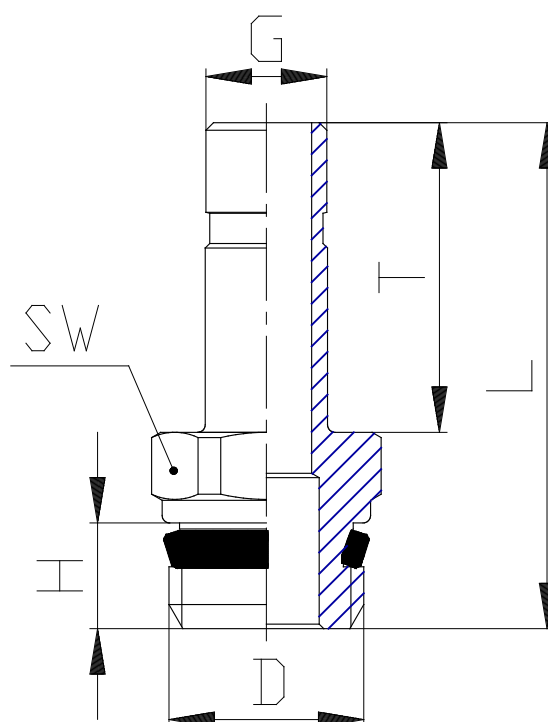

Mod. 6811 - Series 6000 fittings

Product code: 6811 4-M5

Datasheet creation date: 10/03/2025 09:38

Check the most updated document online [click here](#)

TECHNICAL DATA

Mod.	6811 4-M5
------	-----------

Mod. 6811 - Series 6000 fittings

Product code: 6811 4-M5

DIMENSIONS

G (mm)	4
D	M5
H (mm)	3.5
T (mm)	16.5
L (mm)	24.0
SW (mm)	8
ASM (mm)	*with O-Ring assembled