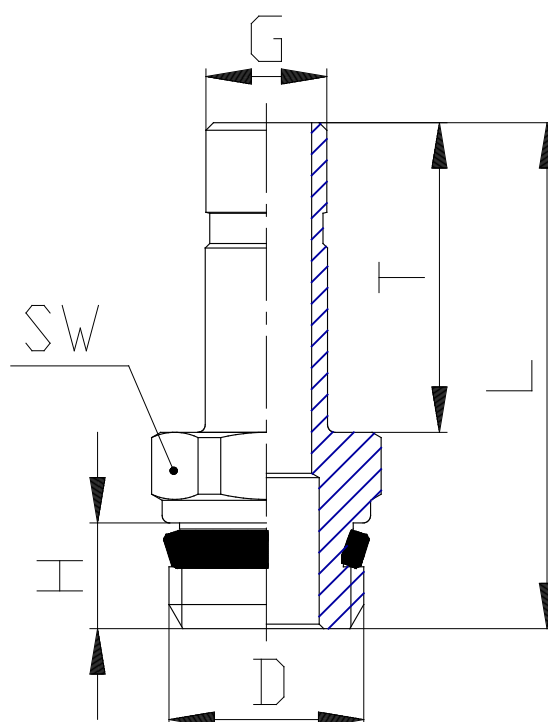

Mod. 6811 - Series 6000 fittings

Product code: 6811 5-1/4

Datasheet creation date: 10/03/2025 09:38

Check the most updated document online [click here](#)

TECHNICAL DATA

Mod.	6811 5-1/4
------	------------

Mod. 6811 - Series 6000 fittings

Product code: 6811 5-1/4

DIMENSIONS

G (mm)	5
D	G1/4
H (mm)	7.0
T (mm)	18.0
L (mm)	31.0
SW (mm)	14
ASM (mm)	