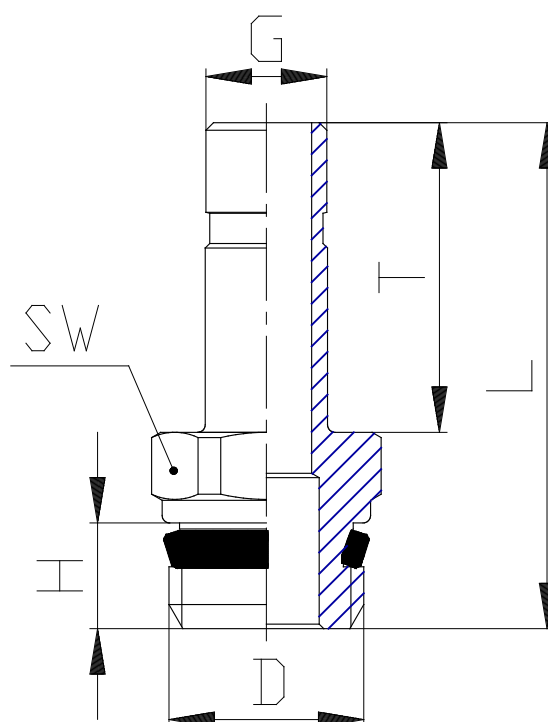

Mod. 6811 - Series 6000 fittings

Product code: 6811 5-1/8

Datasheet creation date: 10/03/2025 09:39

Check the most updated document online [click here](#)

■ TECHNICAL DATA

Mod.	6811 5-1/8
------	------------

Mod. 6811 - Series 6000 fittings

Product code: 6811 5-1/8

DIMENSIONS

G (mm)	5
D	G1/8
H (mm)	5.5
T (mm)	18.0
L (mm)	29.3
SW (mm)	12
ASM (mm)	