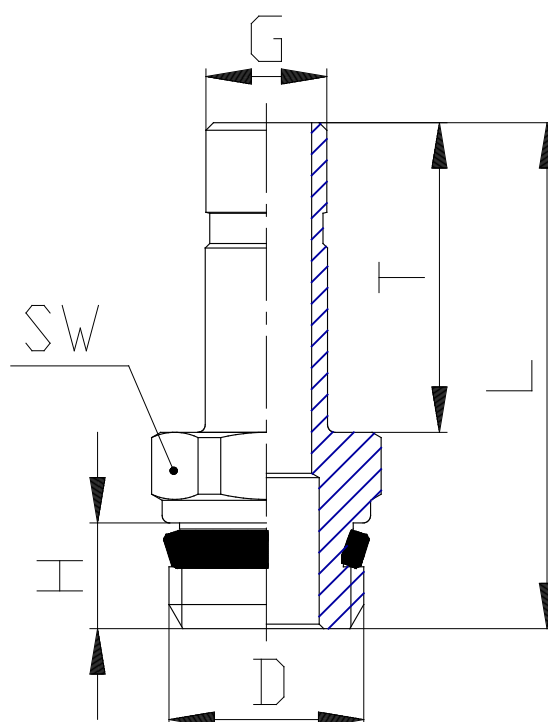

Mod. 6811 - Series 6000 fittings

Product code: 6811 6-1/4

Datasheet creation date: 10/03/2025 09:39

Check the most updated document online [click here](#)

■ TECHNICAL DATA

Mod.	6811 6-1/4
------	------------

Mod. 6811 - Series 6000 fittings

Product code: 6811 6-1/4

DIMENSIONS

G (mm)	6
D	G1/4
H (mm)	7.0
T (mm)	18.0
L (mm)	31.0
SW (mm)	14
ASM (mm)	