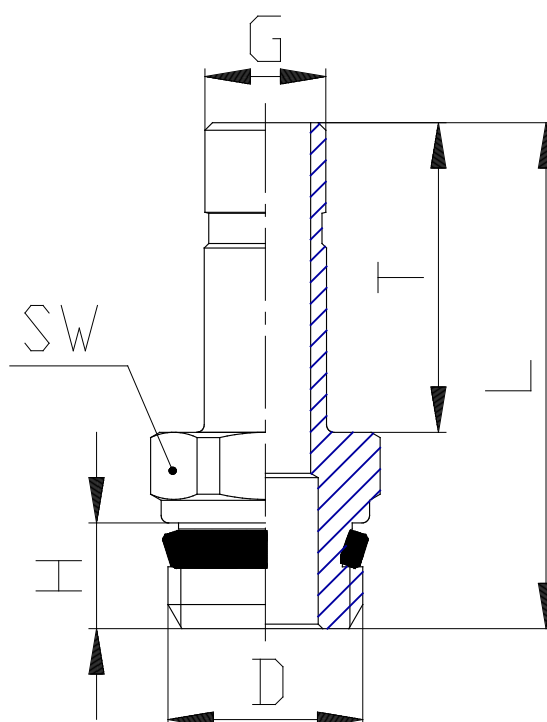

Mod. 6811 - Series 6000 fittings

Product code: 6811 6-1/8

Datasheet creation date: 10/03/2025 09:39

Check the most updated document online [click here](#)

TECHNICAL DATA

Mod.	6811 6-1/8
------	------------

Mod. 6811 - Series 6000 fittings

Product code: 6811 6-1/8

DIMENSIONS

G (mm)	6
D	G1/8
H (mm)	5.5
T (mm)	18.0
L (mm)	29.3
SW (mm)	12
ASM (mm)	