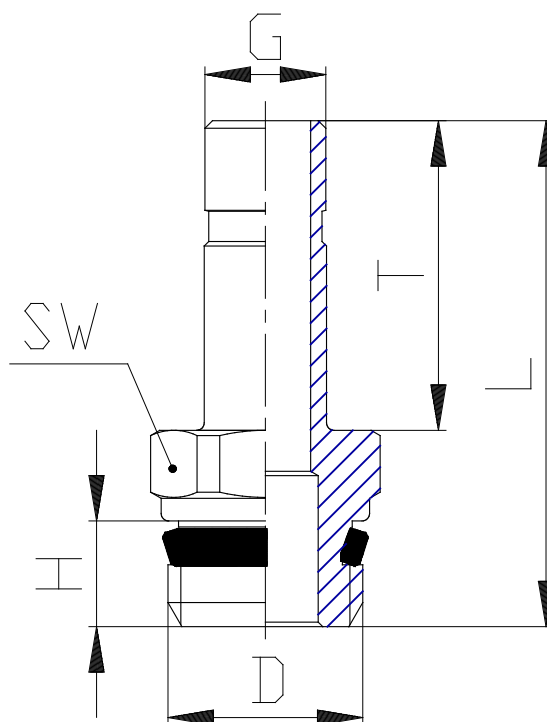

Mod. 6811 - Series 6000 fittings

Product code: 6811 8-1/4

Datasheet creation date: 10/03/2025 09:39

Check the most updated document online [click here](#)

TECHNICAL DATA

Mod.	6811 8-1/4
------	------------

Mod. 6811 - Series 6000 fittings

Product code: 6811 8-1/4

DIMENSIONS

G (mm)	8
D	G1/4
H (mm)	7.0
T (mm)	20.5
L (mm)	33.5
SW (mm)	14
ASM (mm)	