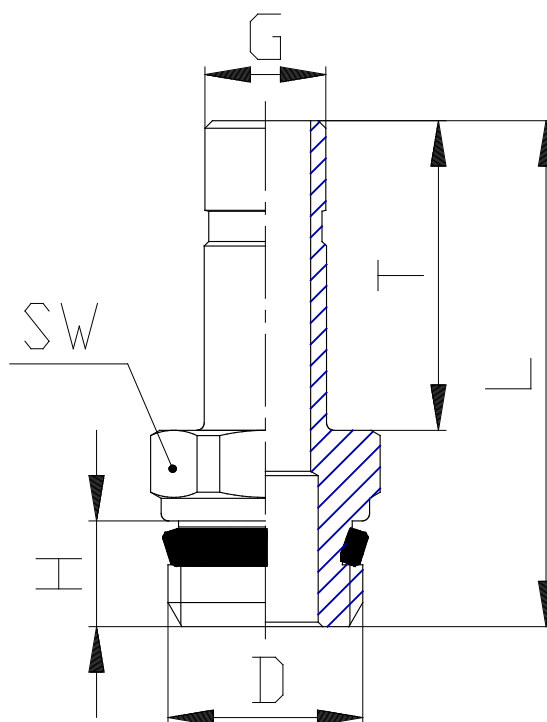

Mod. 6811 - Series 6000 fittings

Product code: 6811 8-1/8

Datasheet creation date: 10/03/2025 09:39

Check the most updated document online [click here](#)

TECHNICAL DATA

Mod.	6811 8-1/8
------	------------

Mod. 6811 - Series 6000 fittings

Product code: 6811 8-1/8

DIMENSIONS

G (mm)	8
D	G1/8
H (mm)	5.5
T (mm)	20.5
L (mm)	31.8
SW (mm)	12
ASM (mm)	