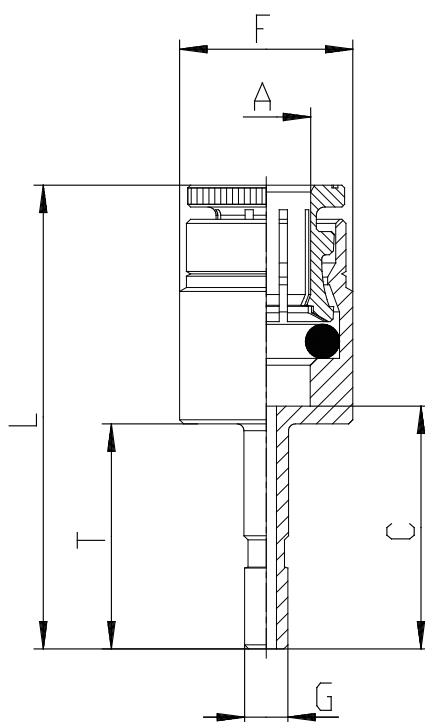

## Mod. 6850 - Fittings Serie 6000 inch

Product code: 6850 04-53

Datasheet creation date: 10/03/2025 09:39

Check the most updated document online [click here](#)

### ■ TECHNICAL DATA

Mod.	6850 04-53
------	------------

## Mod. 6850 - Fittings Serie 6000 inch

Product code: 6850 04-53

### **DIMENSIONS**

<b>A (INCH)</b>	1/4
<b>C (INCH)</b>	0.709
<b>F (INCH)</b>	0.500
<b>G</b>	5/32
<b>L (INCH)</b>	1.299
<b>T (INCH)</b>	0.650