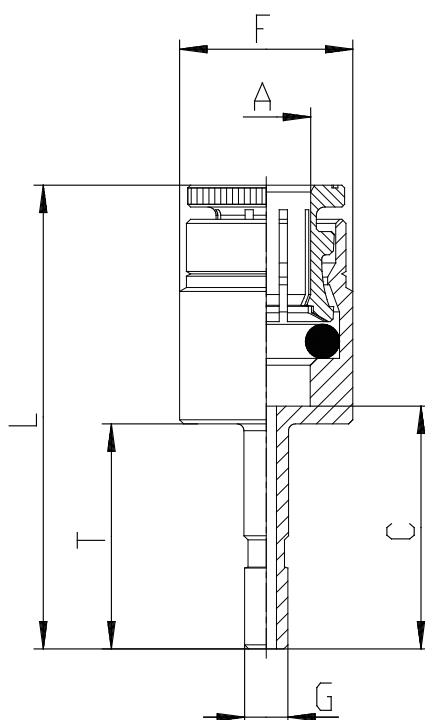

Mod. 6850 - Fittings Serie 6000 inch

Product code: 6850 06-04

Datasheet creation date: 10/03/2025 09:39

Check the most updated document online [click here](#)

■ TECHNICAL DATA

Mod.	6850 06-04
------	------------

Mod. 6850 - Fittings Serie 6000 inch

Product code: 6850 06-04

DIMENSIONS

A (INCH)	3/8
C (INCH)	0.748
F (INCH)	0.650
G	1/4
L (INCH)	1.535
T (INCH)	0.709