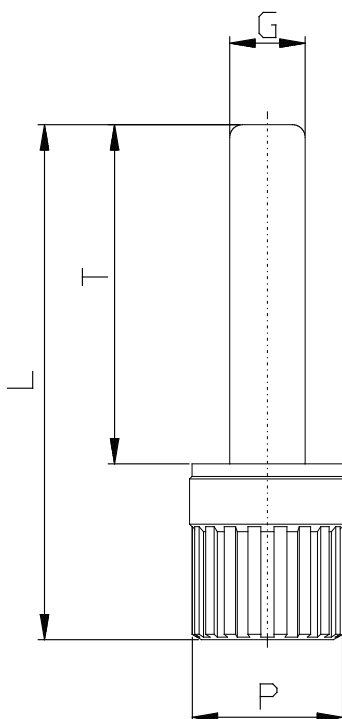

Mod. 6900 - Fittings Serie 6000 inch

Product code: 6900 02-00

Datasheet creation date: 10/03/2025 09:39

Check the most updated document online [click here](#)

■ TECHNICAL DATA

Mod.	6900 02-00
------	------------

Mod. 6900 - Fittings Serie 6000 inch

Product code: 6900 02-00

DIMENSIONS

G (INCH)	1/8
L (INCH)	1.063
P (INCH)	0.236
T (INCH)	0.787