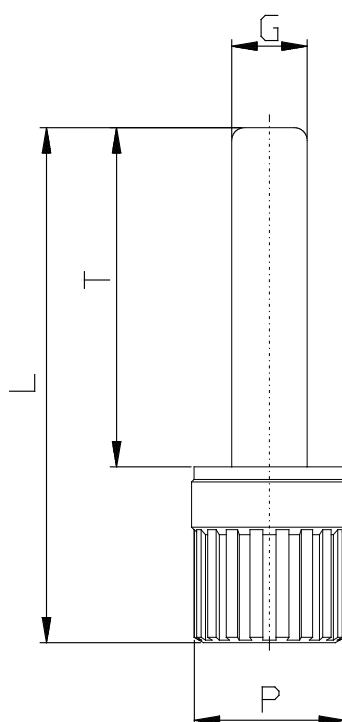

Mod. 6900 - Fittings Serie 6000 inch

Product code: 6900 05-00

Datasheet creation date: 10/03/2025 09:39

Check the most updated document online [click here](#)

TECHNICAL DATA

Mod.	6900 05-00
------	------------

Mod. 6900 - Fittings Serie 6000 inch

Product code: 6900 05-00

DIMENSIONS

G (INCH)	5/16
L (INCH)	1.358
P (INCH)	0.472
T (INCH)	0.965