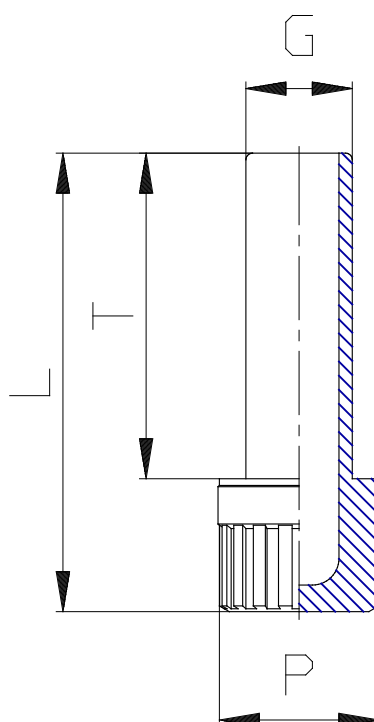

## Mod. 6900 - Series 6000 fittings

Product code: 6900 12

Datasheet creation date: 10/03/2025 09:39

Check the most updated document online [click here](#)

### TECHNICAL DATA

Mod.	6900 12
------	---------

## Mod. 6900 - Series 6000 fittings

Product code: 6900 12

### DIMENSIONS

<b>G (mm)</b>	12
<b>L (mm)</b>	40.5
<b>P (mm)</b>	16
<b>T (mm)</b>	28.5