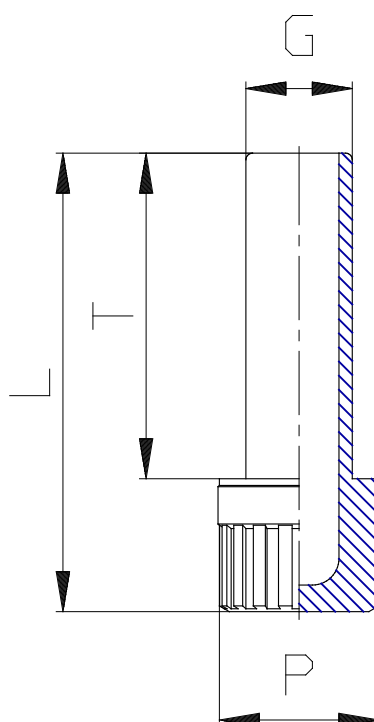

Mod. 6900 - Series 6000 fittings

Product code: 6900 14

Datasheet creation date: 10/03/2025 09:39

Check the most updated document online [click here](#)

■ TECHNICAL DATA

Mod.	6900 14
------	---------

Mod. 6900 - Series 6000 fittings

Product code: 6900 14

DIMENSIONS

G (mm)	14
L (mm)	42.5
P (mm)	16
T (mm)	30.5