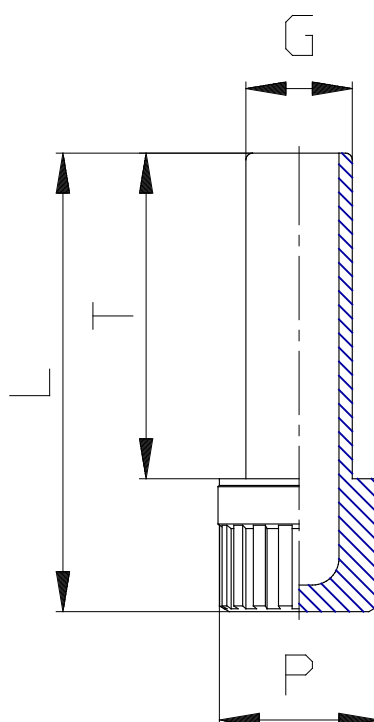

Mod. 6900-OX1 - Series OX1 fittings

Product code: 6900 4-OX1

Datasheet creation date: 10/03/2025 09:39

Check the most updated document online [click here](#)

■ TECHNICAL DATA

Mod.	6900 4-OX1
------	------------

Mod. 6900-OX1 - Series OX1 fittings

Product code: 6900 4-OX1

DIMENSIONS

G (mm)	4
L (mm)	29.0
P (mm)	8
T (mm)	20.0
Weight (g)	1