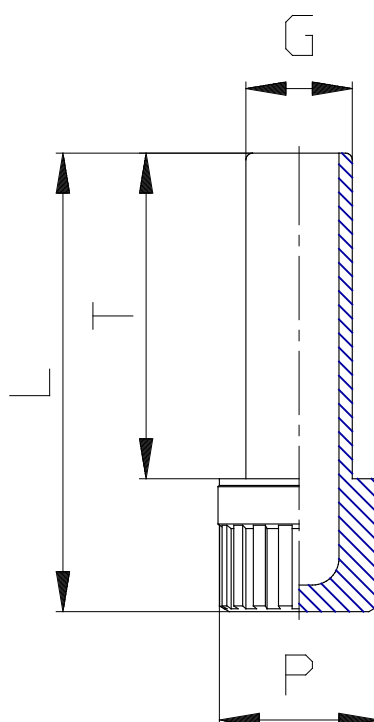

## Mod. 6900 - Series 6000 fittings

Product code: 6900 4

Datasheet creation date: 10/03/2025 09:39

Check the most updated document online [click here](#)

### ■ TECHNICAL DATA

Mod.	6900 4
------	--------

## Mod. 6900 - Series 6000 fittings

Product code: 6900 4

### **DIMENSIONS**

<b>G (mm)</b>	4
<b>L (mm)</b>	29.0
<b>P (mm)</b>	8
<b>T (mm)</b>	20.0