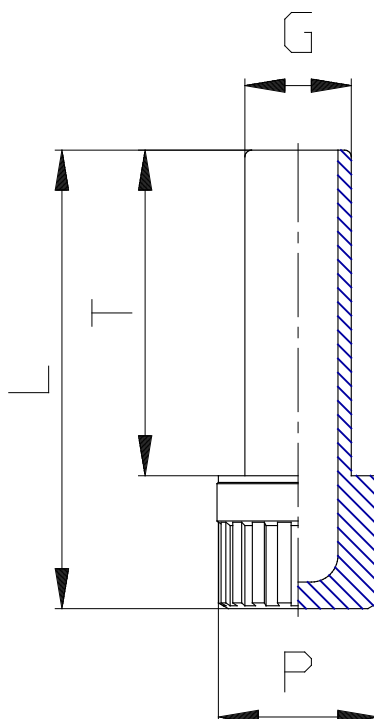

## Mod. 6900 - Series 6000 fittings

Product code: 6900 5

Datasheet creation date: 10/03/2025 09:39

Check the most updated document online [click here](#)

### ■ TECHNICAL DATA

Mod.	6900 5
------	--------

## Mod. 6900 - Series 6000 fittings

Product code: 6900 5

### **DIMENSIONS**

<b>G (mm)</b>	5
<b>L (mm)</b>	29.5
<b>P (mm)</b>	8
<b>T (mm)</b>	20.5