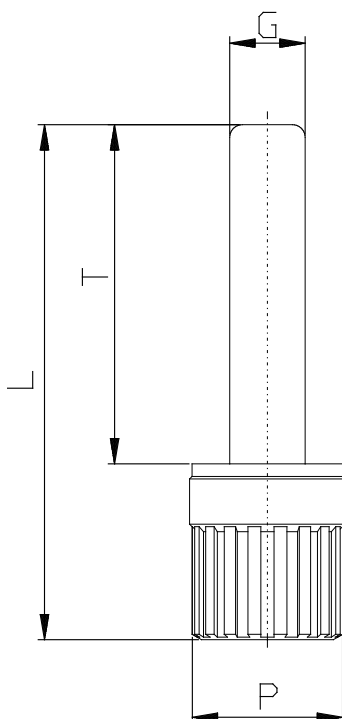

## Mod. 6900 - Fittings Serie 6000 inch

Product code: 6900 53-00

Datasheet creation date: 10/03/2025 09:39

Check the most updated document online [click here](#)

### TECHNICAL DATA

Mod.	6900 53-00
------	------------

## Mod. 6900 - Fittings Serie 6000 inch

Product code: 6900 53-00

### DIMENSIONS

<b>G (INCH)</b>	5/32
<b>L (INCH)</b>	1.142
<b>P (INCH)</b>	0.315
<b>T (INCH)</b>	0.787