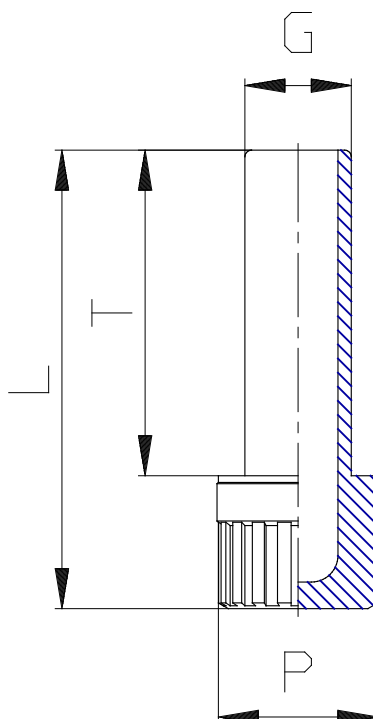

Mod. 6900-OX1 - Series OX1 fittings

Product code: 6900 6-OX1

Datasheet creation date: 10/03/2025 09:39

Check the most updated document online [click here](#)

■ TECHNICAL DATA

Mod.	6900 6-OX1
------	------------

Mod. 6900-OX1 - Series OX1 fittings

Product code: 6900 6-OX1

DIMENSIONS

G (mm)	6
L (mm)	31.5
P (mm)	8
T (mm)	22.5
Weight (g)	1