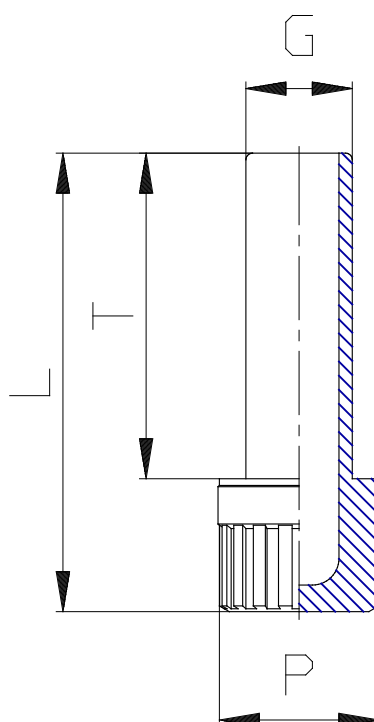

## Mod. 6900 - Series 6000 fittings

Product code: 6900 8

Datasheet creation date: 10/03/2025 09:39

Check the most updated document online [click here](#)

### ■ TECHNICAL DATA

Mod.	6900 8
------	--------

## Mod. 6900 - Series 6000 fittings

Product code: 6900 8

### **■** DIMENSIONS

<b>G (mm)</b>	8
<b>L (mm)</b>	34.5
<b>P (mm)</b>	12
<b>T (mm)</b>	24.5