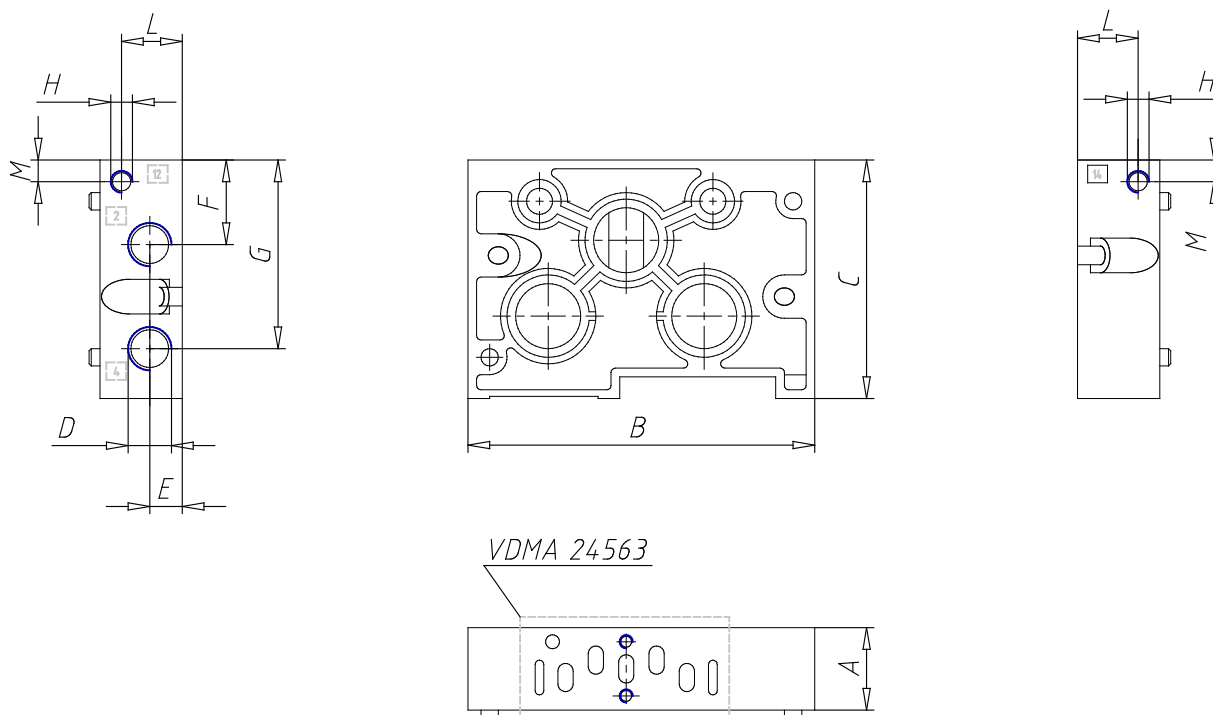

Manifold bases with common inlet and exhaust ports and with outlet ports on the front -

Product code: 701C-N1C

Datasheet creation date: 07/03/2025 16:18

Check the most updated document online [click here](#)

TECHNICAL DATA

Mod.	701C-N1C
Size (ISO 15407-1) (mm)	26

Manifold bases with common inlet and exhaust ports and with outlet ports on the front -

Product code: 701C-N1C

DIMENSIONS

A (mm)	27
B (mm)	107
C (mm)	65
D	G1/4
E (mm)	11.0
F (mm)	23.0
G (mm)	53.0
H	M5
L (mm)	20.7
L1 (mm)	20.7
M (mm)	6.5