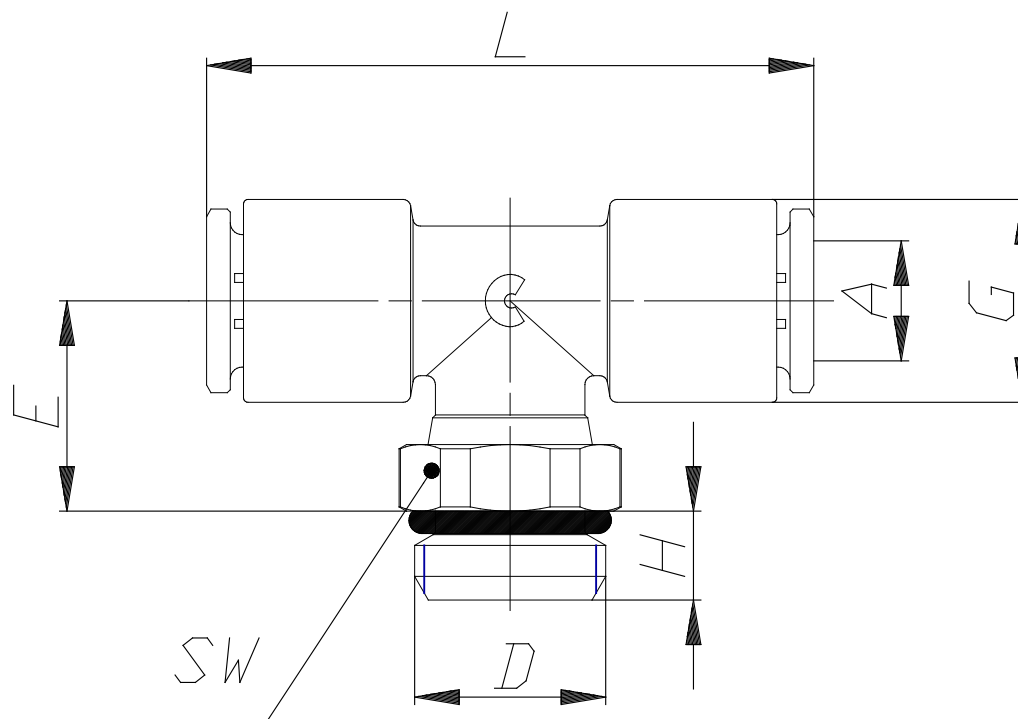

Mod. 7432 - Compact fittings Serie 7000

Product code: 7432 10-3/8

Datasheet creation date: 10/03/2025 09:05

Check the most updated document online [click here](#)

TECHNICAL DATA

Mod.	7432 10-3/8
------	-------------

Mod. 7432 - Compact fittings Serie 7000

Product code: 7432 10-3/8

■ DIMENSIONS

A (mm)	10
D	G3/8
E (mm)	17.5
G (mm)	16.1
H (mm)	7.0
L (mm)	48
SW (mm)	19