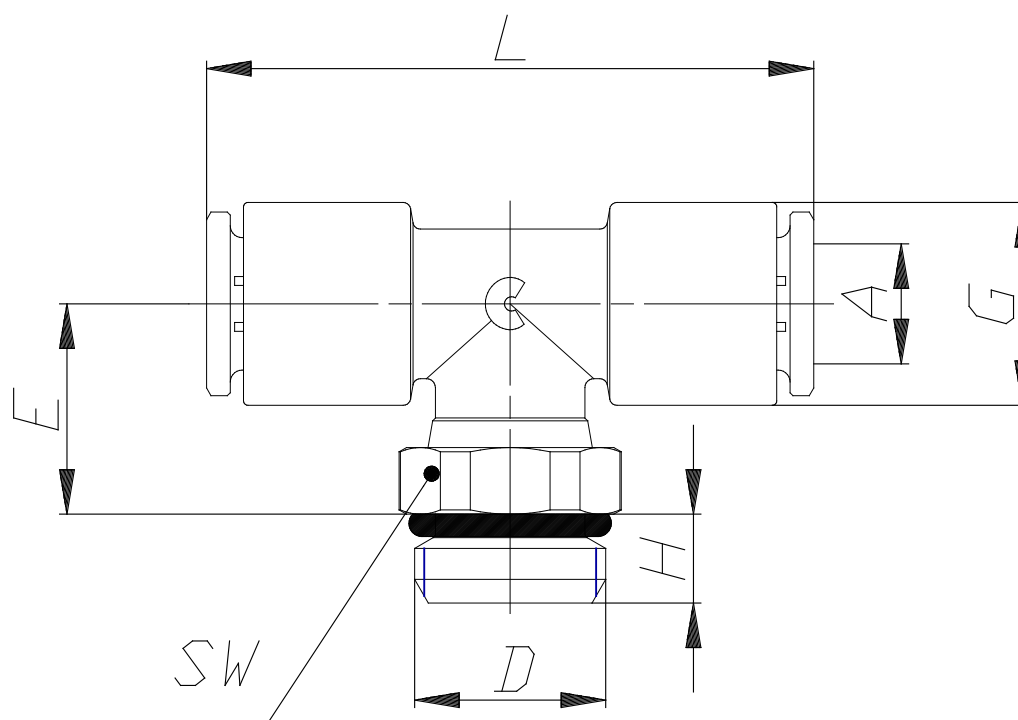

Mod. 7432 - Compact fittings Serie 7000

Product code: 7432 12-1/2

Datasheet creation date: 10/03/2025 09:05

Check the most updated document online [click here](#)

TECHNICAL DATA

Mod.	7432 12-1/2
------	-------------

Mod. 7432 - Compact fittings Serie 7000

Product code: 7432 12-1/2

DIMENSIONS

A (mm)	12
D	G 1/2
E (mm)	30.5
G (mm)	20.2
H (mm)	8.0
L (mm)	56
SW (mm)	24