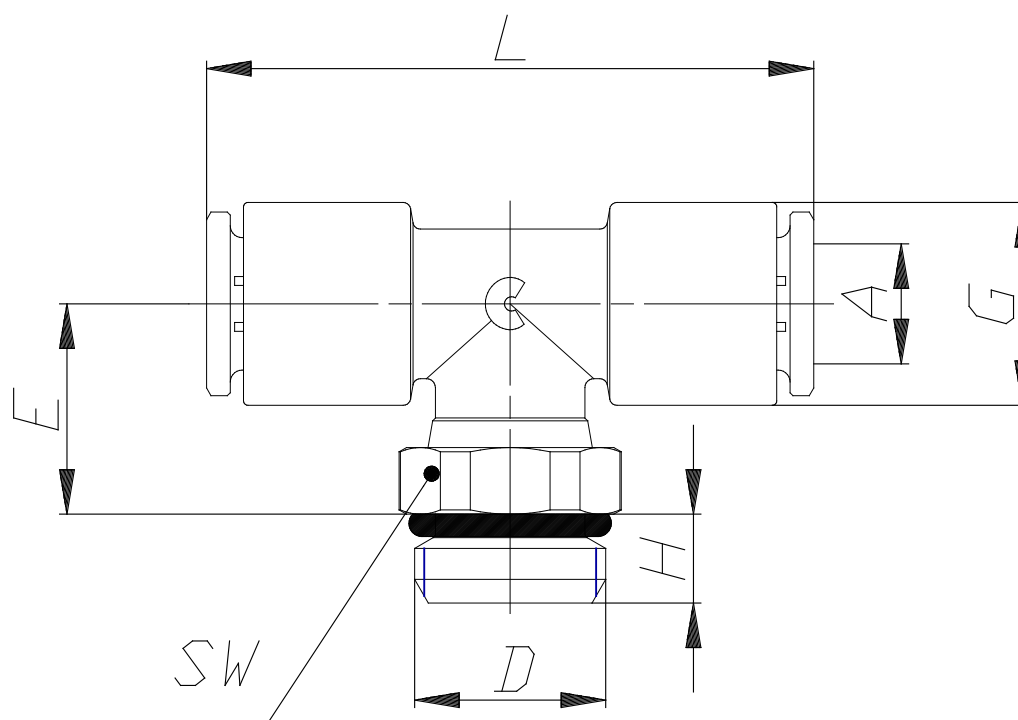

Mod. 7432 - Compact fittings Serie 7000

Product code: 7432 12-1/4

Datasheet creation date: 10/03/2025 09:05

Check the most updated document online [click here](#)

TECHNICAL DATA

Mod.	7432 12-1/4
------	-------------

Mod. 7432 - Compact fittings Serie 7000

Product code: 7432 12-1/4

DIMENSIONS

A (mm)	12
D	G1/4
E (mm)	30.5
G (mm)	20.2
H (mm)	6.0
L (mm)	56
SW (mm)	20